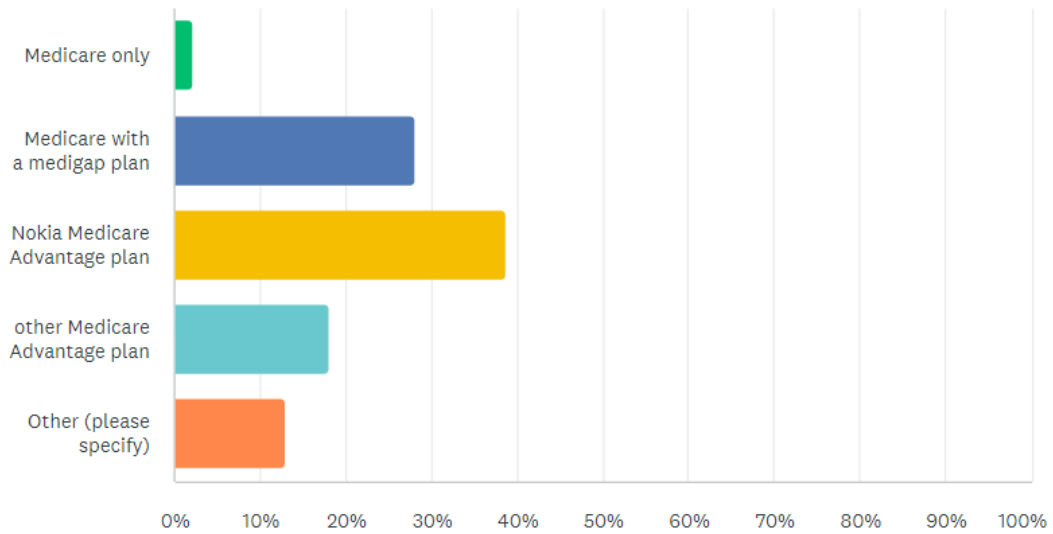

LUCENT/NOKIA RETIREE DEMOGRAPHICS

Total household income

Answered: 1,495 Skipped: 117

LUCENT/NOKIA RETIREE DEMOGRAPHICS

Current Healthcare Insurance

Answered: 1,598 Skipped: 14

LUCENT/NOKIA RETIREE DEMOGRAPHICS

Total household income

Answered: 1,495 Skipped: 117

LUCENT/NOKIA RETIREE DEMOGRAPHICS

What % of your income comes from your pension

Please check any social media sites that you use regularly

Answered: 1,238 Skipped: 374