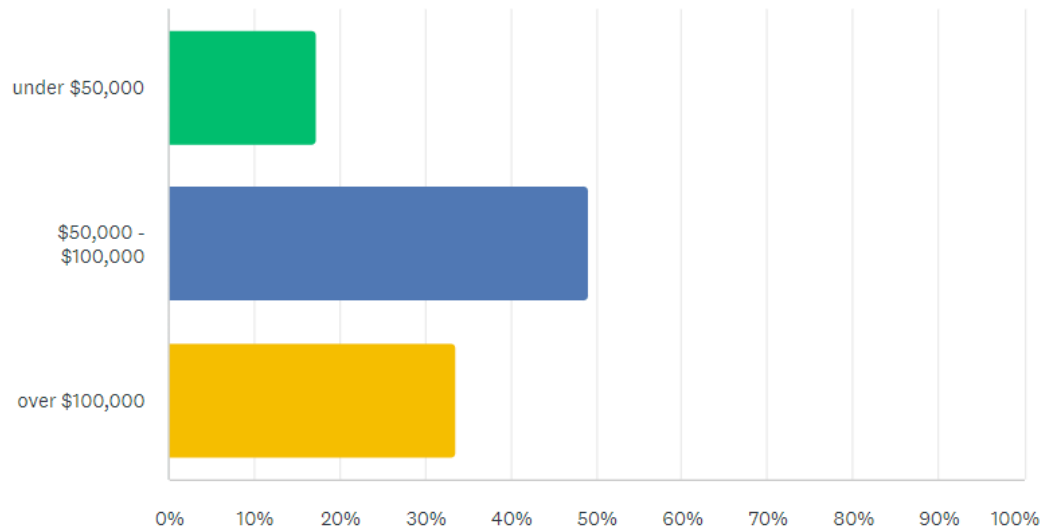

LUCENT/NOKIA RETIREE DEMOGRAPHICS

Total household income

Answered: 1,495 Skipped: 117

LUCENT/NOKIA RETIREE DEMOGRAPHICS

Current Healthcare Insurance

Answered: 1,598 Skipped: 14

LUCENT/NOKIA RETIREE DEMOGRAPHICS

Total household income

Answered: 1,495 Skipped: 117

LUCENT/NOKIA RETIREE DEMOGRAPHICS

What % of your income comes from your pension

Please check any social media sites that you use regularly

Answered: 1,238 Skipped: 374