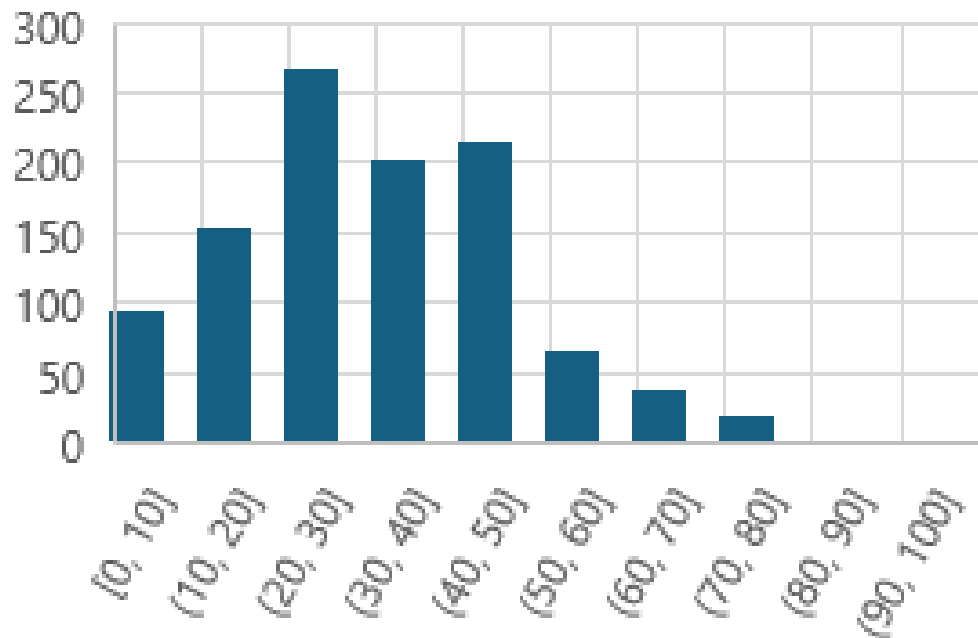

LUCENT/NOKIA RETIREE DEMOGRAPHICS

Total household income

Answered: 1,495 Skipped: 117

LUCENT/NOKIA RETIREE DEMOGRAPHICS

Current Healthcare Insurance

Answered: 1,598 Skipped: 14

LUCENT/NOKIA RETIREE DEMOGRAPHICS

Total household income

Answered: 1,495 Skipped: 117

LUCENT/NOKIA RETIREE DEMOGRAPHICS

What % of your income comes from your pension

Please check any social media sites that you use regularly

Answered: 1,238 Skipped: 374