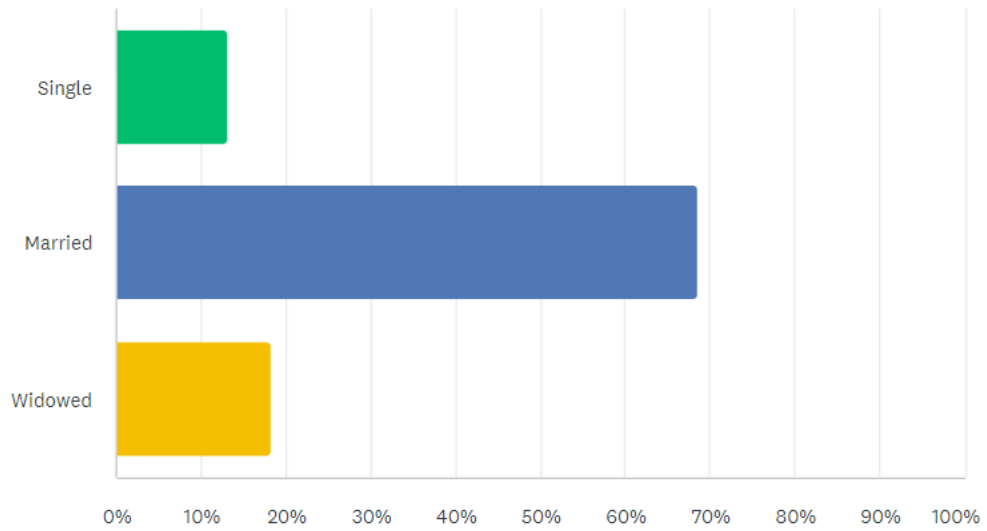

What is your age?

Answered: 1,605 Skipped: 7

LUCENT/NOKIA RETIREE DEMOGRAPHICS

In what year did you retire?

Answered: 1,603 Skipped: 9

LUCENT/NOKIA RETIREE DEMOGRAPHICS

Marital Status

Answered: 1,597 Skipped: 15

LUCENT/NOKIA RETIREE DEMOGRAPHICS

Total household income

Answered: 1,495 Skipped: 117

LUCENT/NOKIA RETIREE DEMOGRAPHICS

Current Healthcare Insurance

Answered: 1,598 Skipped: 14

LUCENT/NOKIA RETIREE DEMOGRAPHICS