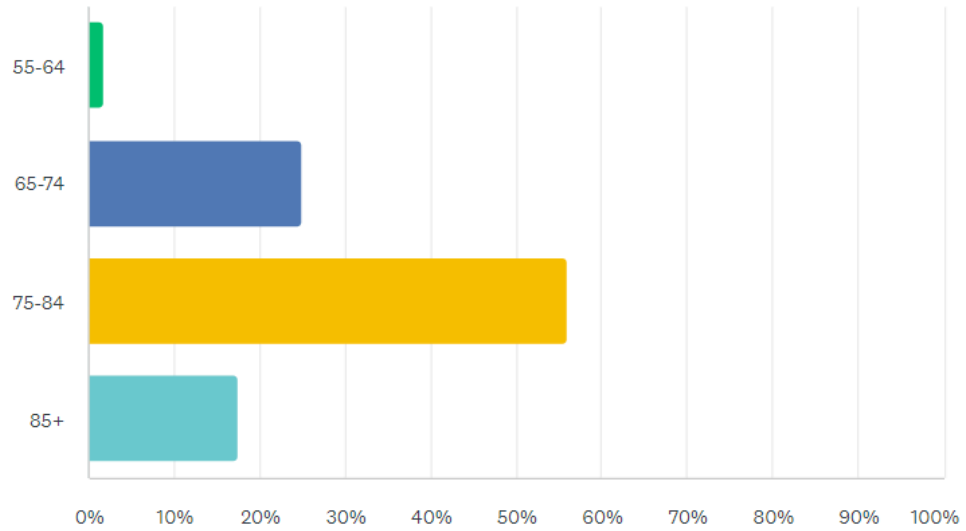

What is your age?

Answered: 1,605 Skipped: 7

LUCENT/NOKIA RETIREE DEMOGRAPHICS

In what year did you retire?

Answered: 1,603 Skipped: 9

LUCENT/NOKIA RETIREE DEMOGRAPHICS

Marital Status

Answered: 1,597 Skipped: 15

LUCENT/NOKIA RETIREE DEMOGRAPHICS

Total household income

Answered: 1,495 Skipped: 117

LUCENT/NOKIA RETIREE DEMOGRAPHICS

Current Healthcare Insurance

Answered: 1,598 Skipped: 14

LUCENT/NOKIA RETIREE DEMOGRAPHICS